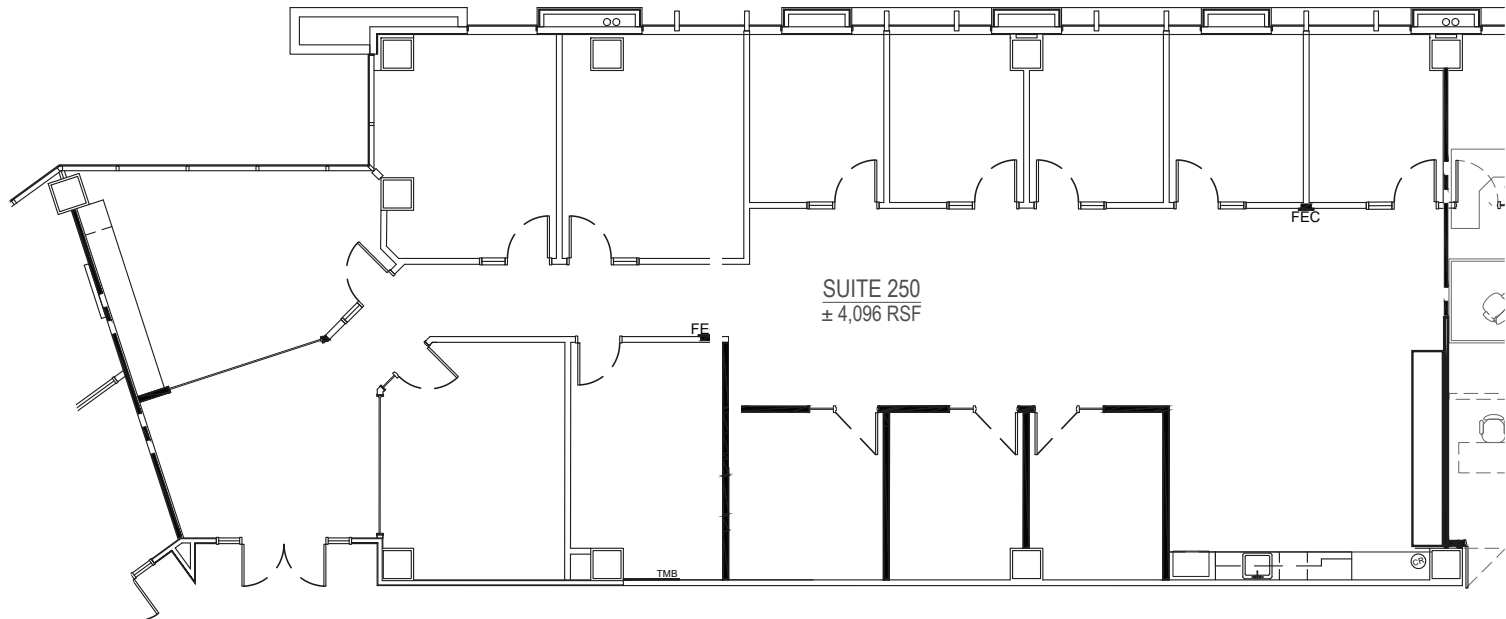

PINNACLE101

17851 N 85th Street • Scottsdale, AZ 85255

SUITE 250 | ±4,096 SF

SECOND FLOOR AS-BUILT FLOOR PLAN

CLICK FOR
[VIDEO TOUR](#)

PROPERTY OWNED
& MANAGED BY

NOT TO SCALE

All information furnished regarding property for sale, rental or financing is from sources deemed reliable, but no warranty or representation is made to the accuracy thereof and same is submitted to errors, omissions, change of price, rental or other conditions, prior to sale, lease or financing or withdrawal without notice. No liability of any kind is to be imposed on the broker herein. This information has been secured from sources deemed reliable, however, we make no warranties as to its accuracy.