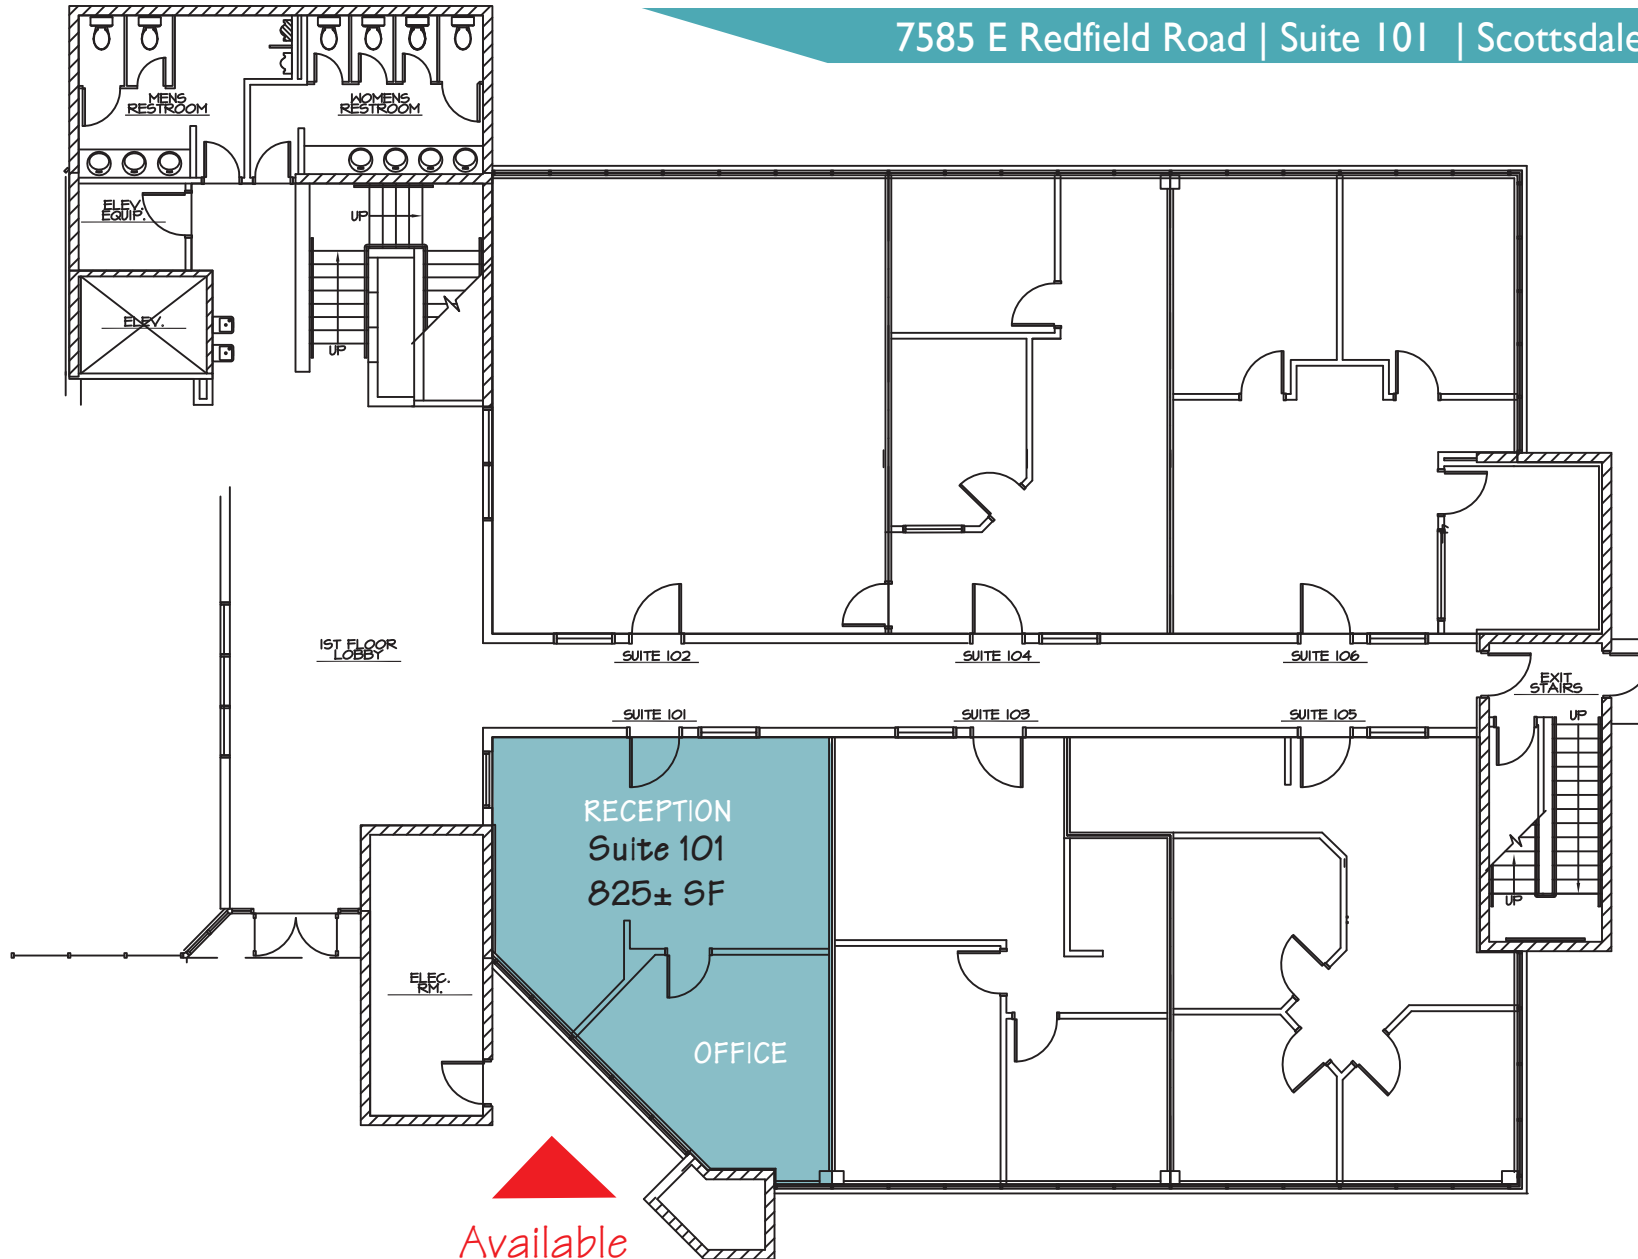

825± sf

NOT TO SCALE

All information furnished regarding property for sale, rental or financing is from sources deemed reliable, but no warranty or representation is made to the accuracy thereof and same is submitted to errors, omissions, change of price, rental or other conditions, prior to sale, lease or financing or withdrawal without notice. No liability of any kind is to be imposed on the broker herein. This information has been secured from sources deemed reliable, however, we make no warranties as to its accuracy.