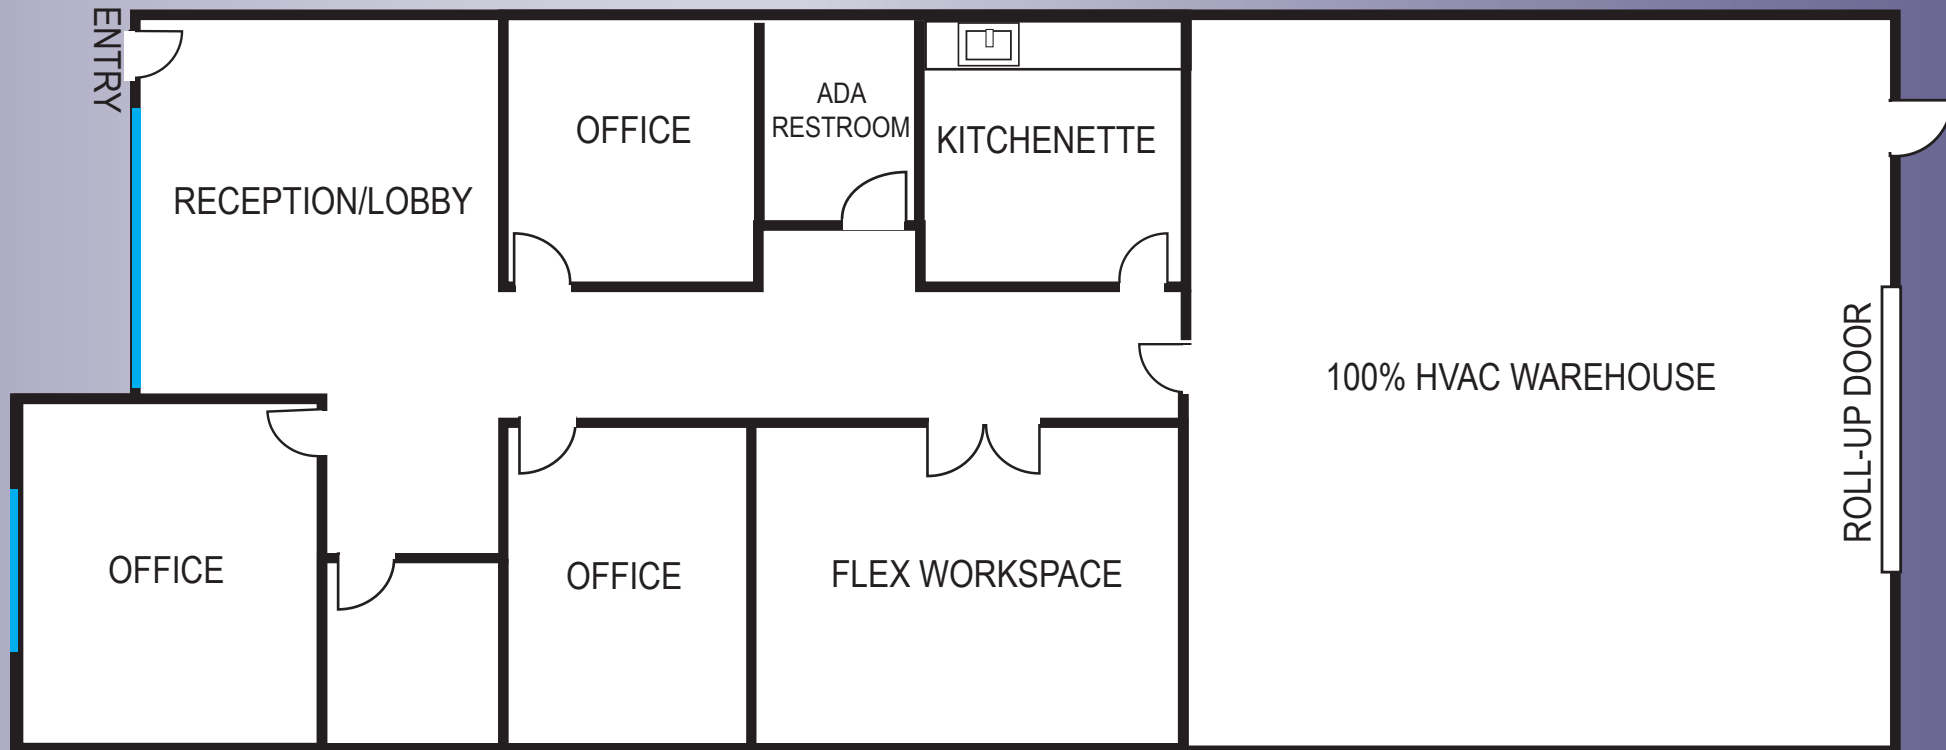

20819 N 25TH PLACE • SUITE B104 • PHOENIX, ARIZONA 85050

FLOOR PLAN

±2,433 SF

NOT TO SCALE

All information furnished regarding property for sale, rental or financing is from sources deemed reliable, but no warranty or representation is made to the accuracy thereof and same is submitted to errors, omissions, change of price, rental or other conditions, prior to sale, lease or financing or withdrawal without notice. No liability of any kind is to be imposed on the broker herein. This information has been secured from sources deemed reliable, however, we make no warranties as to its accuracy.